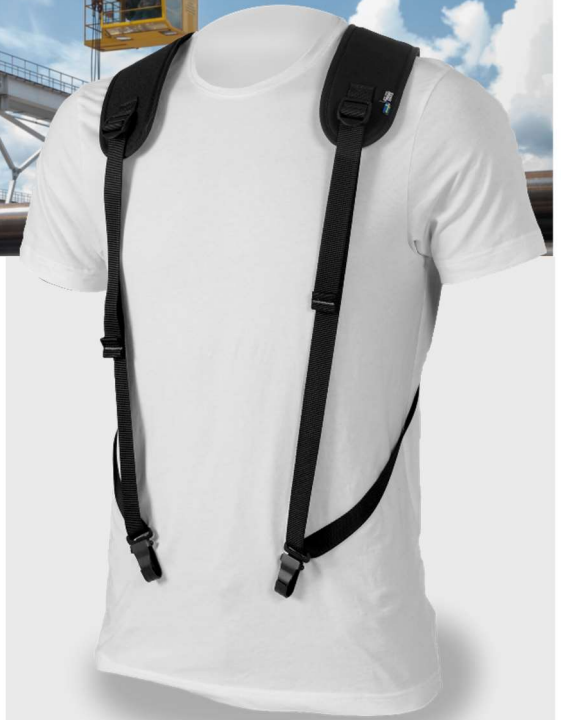

HANDSFREE

Sacci Harness Basic

Art nr: 266038

Despite its name, the Sacci Harness Basic is one of our most ergonomic alternatives. The harness attaches to the equipment with two metal carabiners. It is well suited for longer work shifts and heavier units

With Harness Basic, we want to facilitate and streamline people's work and offer the opportunity to prevent unfavorable loads and work injuries. As the weight is distributed over both shoulders and on the back, you can reduce the harmful load on other parts of the body.

You can easily adjust the length of the harness with the straps to suit different users or preferences.

Harness Basic works for radio control units or similar. The carabiners fit attachment points up to 7,5 mm in diameter and have a width of 12 mm.